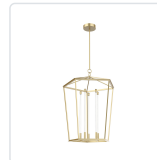

DELPHINE PD317129

FIXTURE DIMENSIONS	D25-1/4" x H32-7/8"
LIGHT SOURCE	LED with DC Driver
WATTAGE	30W
TOTAL LUMENS	4410lm
DELIVERED LUMENS	3135lm*
VOLTAGE	120V
COLOR TEMPERATURE	2700K
CRI (RA)	90CRI
DIMMABLE	Yes, TRIAC/ELV Dimmer (Not Included)
GLASS DETAILS	Clear Glass
MATERIAL	Brass and Steel
ROD LENGTH	46" Max (3x12" + 1x6" + 1x4")
DIAMETER OF ROD	1/2"
WIRE LENGTH	144"
MINIMUM HANG HEIGHT	40"
SLOPED CEILING ADAPTABLE	Yes, Up to 45 Degrees
LOCATION	Dry
CANOPY DIMENSIONS	D6" x H1-7/8"
CEC TITLE 24 JA8	Yes, JA8-2022
PAINT FINISH	NB01; UB01;

[D - Diameter, L - Length, W - Width, H - Height, E - Extension]

AVAILABLE FINISHES:

PD317129NB
Natural Brass

PD317129UB
Urban Bronze

*For complete warranty terms, please visit: www.aloralighting.com/warranty